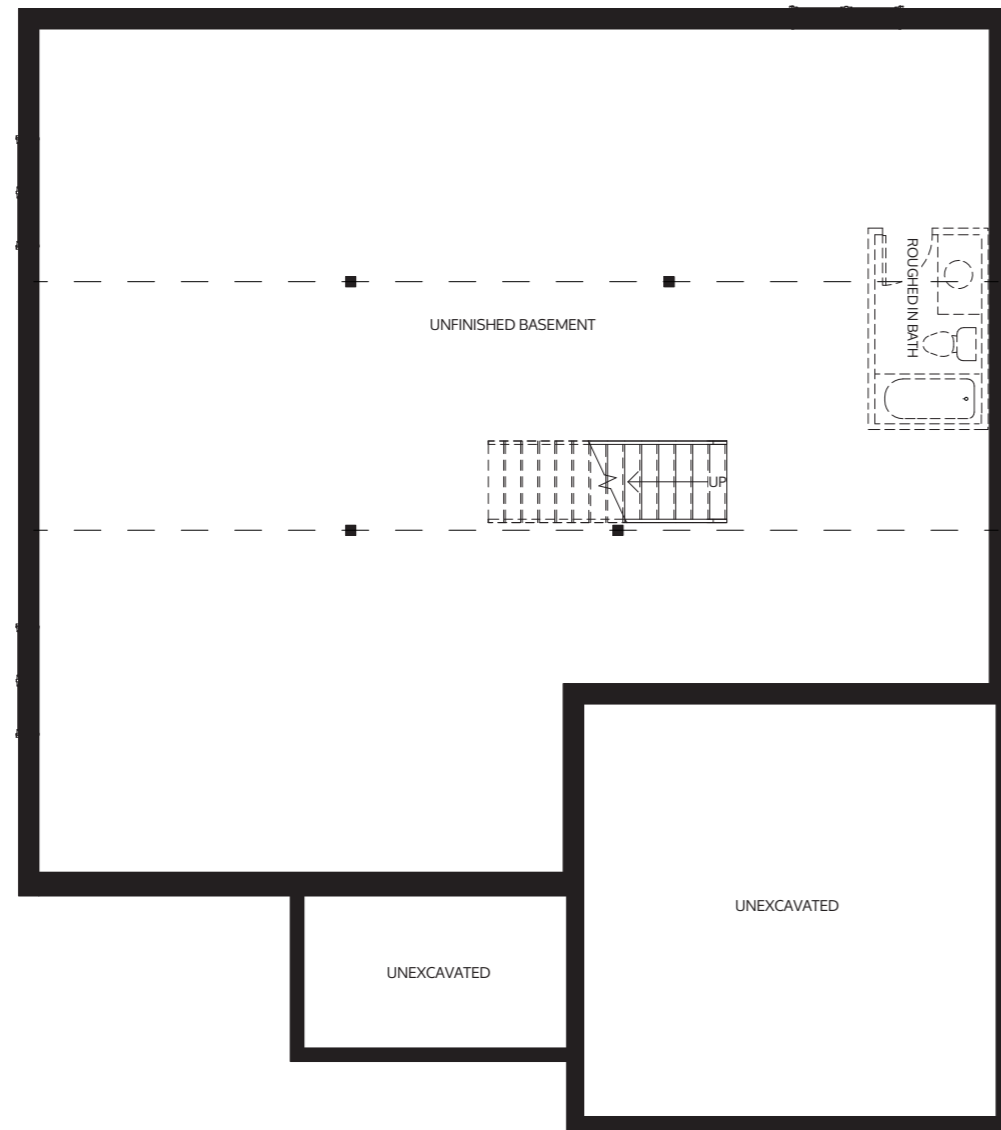

The Glenn 1802

Concept Rendering

LOT 10
6 - CAT HOLLOW ROAD
3 BED | 2 BATH - 1802 SQ FT

CAT HOLLOW ROAD

CAT HOLLOW ROAD

10

LOT 10
6 - CAT HOLLOW ROAD
3 BED | 2 BATH - 1802 SQ FT

BASEMENT PLAN

MAIN FLOOR