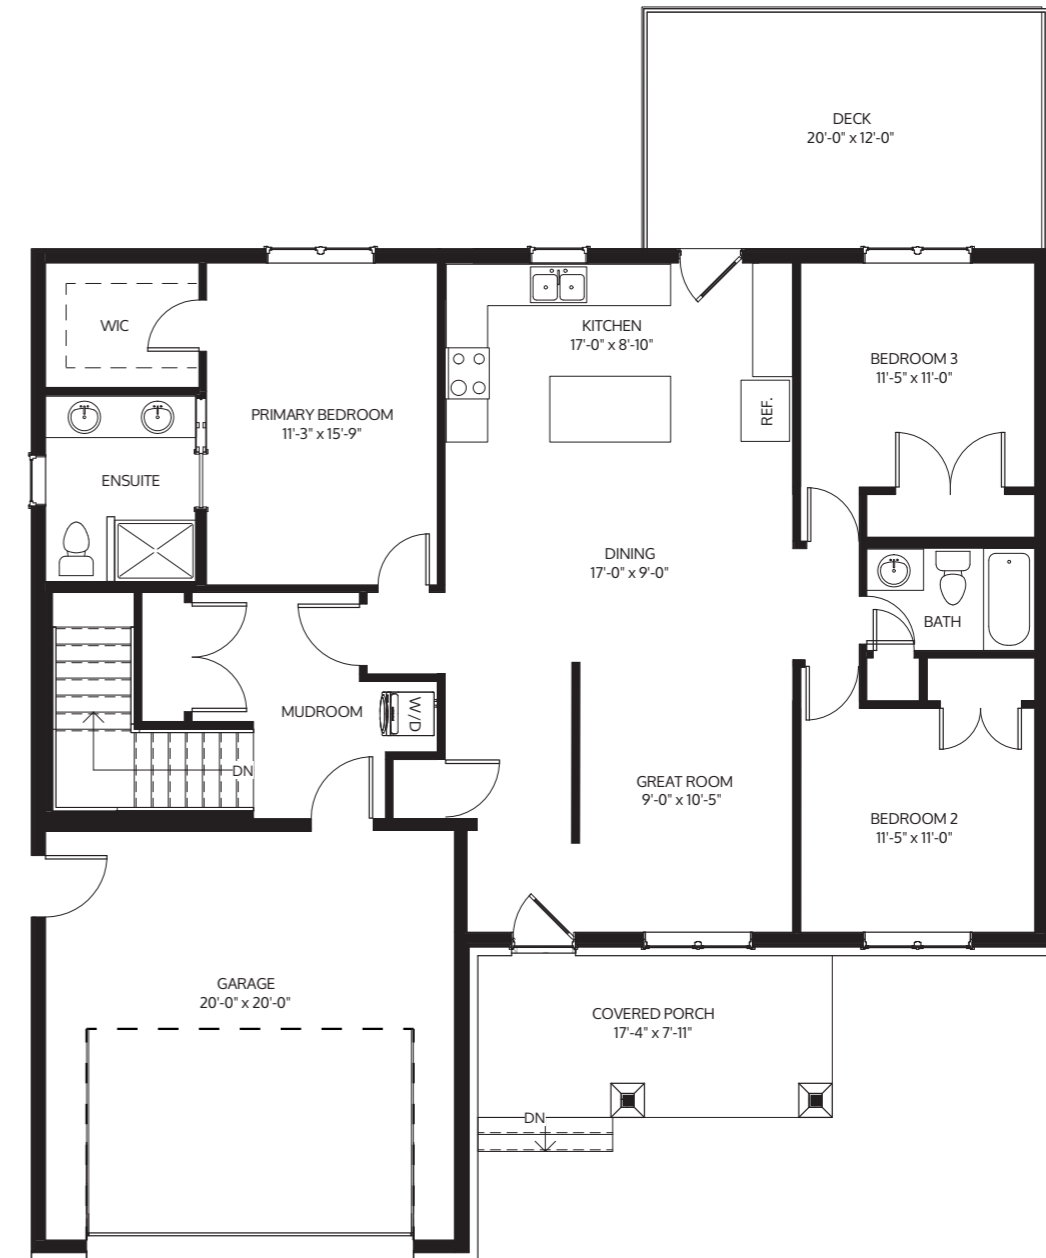

# The Sylvia 1470

Concept Rendering

LOT 9  
4 - CAT HOLLOW ROAD  
3 BED | 2 BATH - 1470 SQ FT

# CAT HOLLOW ROAD

BASEMENT PLAN

MAIN FLOOR