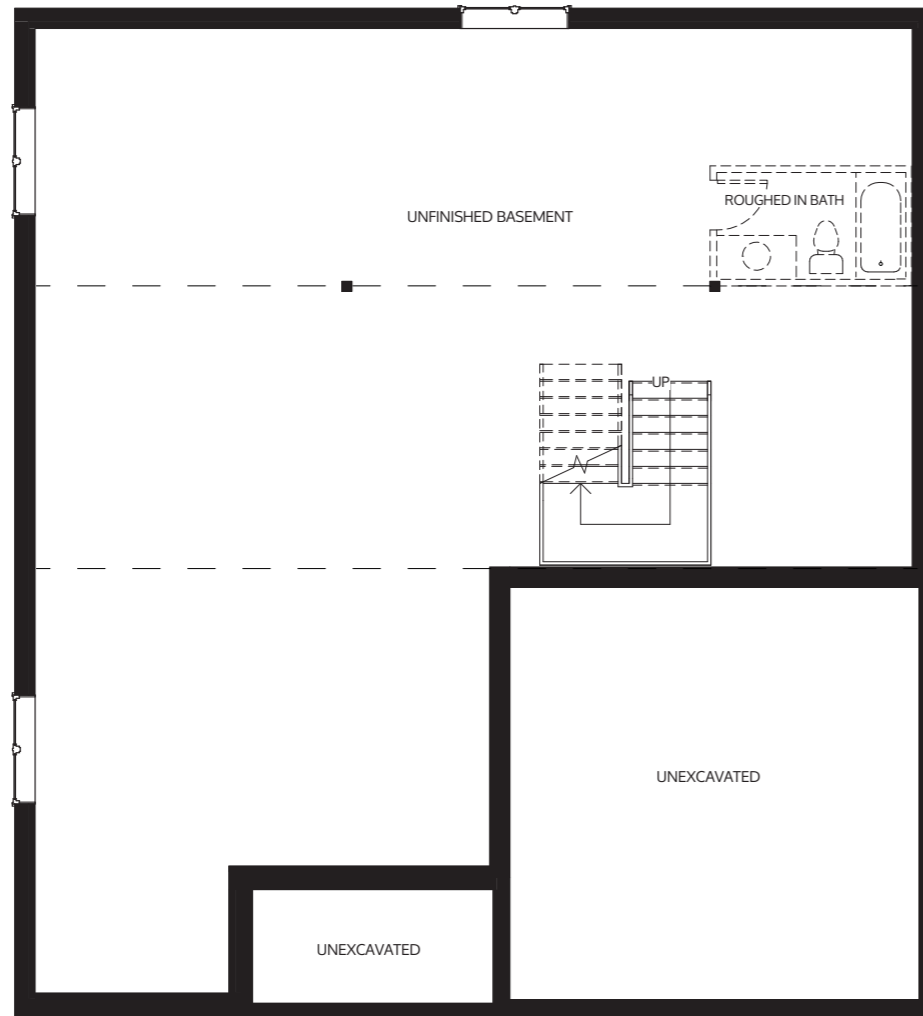

# The Bernice 1555

LOT 8  
2 - CAT HOLLOW ROAD  
3 BED | 2 BATH - 1555 SQ FT

CAT HOLLOW ROAD

CAT HOLLOW ROAD

8

LOT 8  
2 - CAT HOLLOW ROAD  
3 BED | 2 BATH - 1555 SQ FT

BASEMENT PLAN

MAIN FLOOR