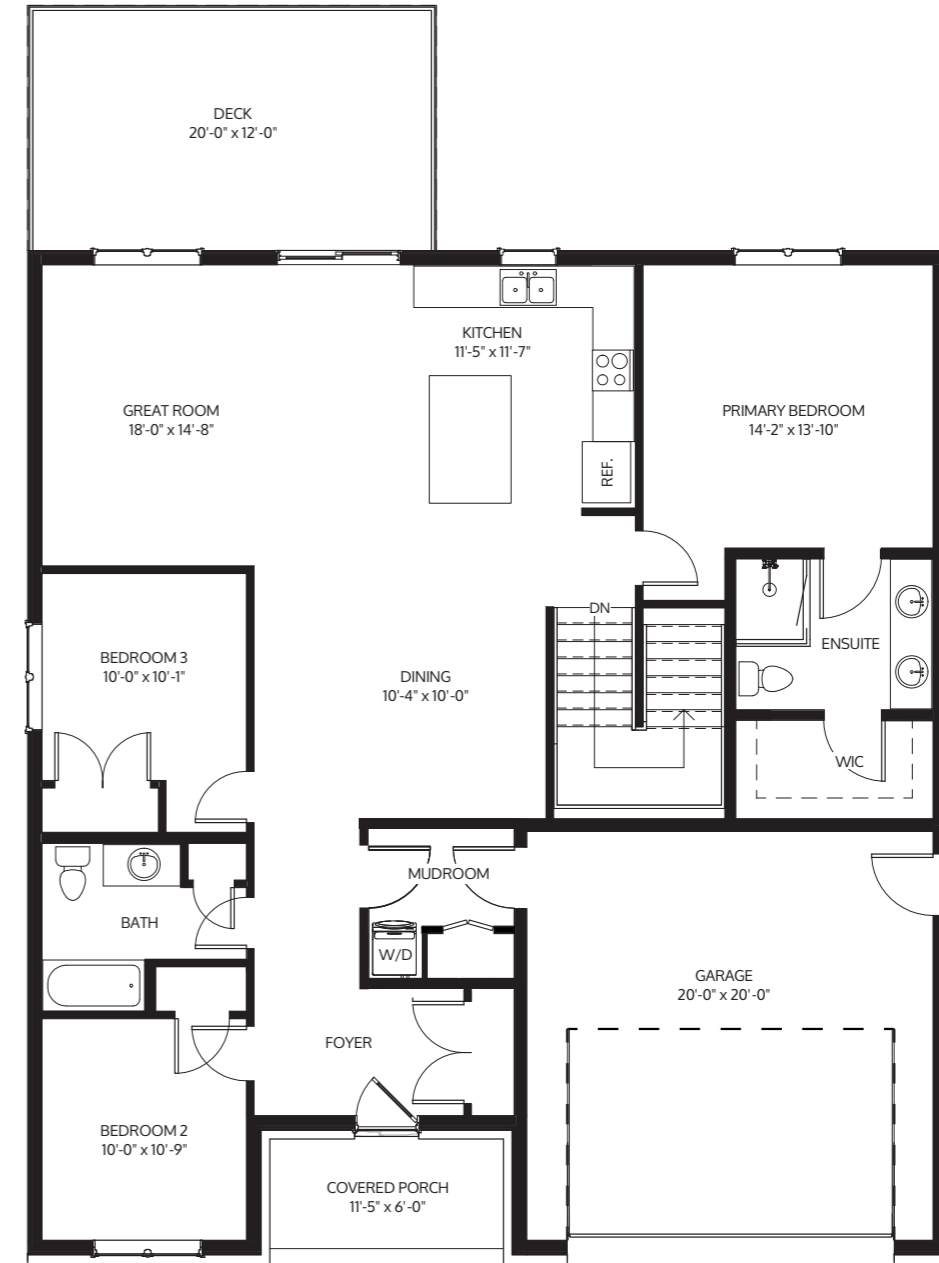

# The Bernice 1555

LOT 8  
2 - CAT HOLLOW ROAD  
3 BED | 2 BATH - 1555 SQ FT

CAT HOLLOW ROAD

CAT HOLLOW ROAD

8

LOT 8  
2 - CAT HOLLOW ROAD  
3 BED | 2 BATH - 1555 SQ FT

BASEMENT PLAN

MAIN FLOOR