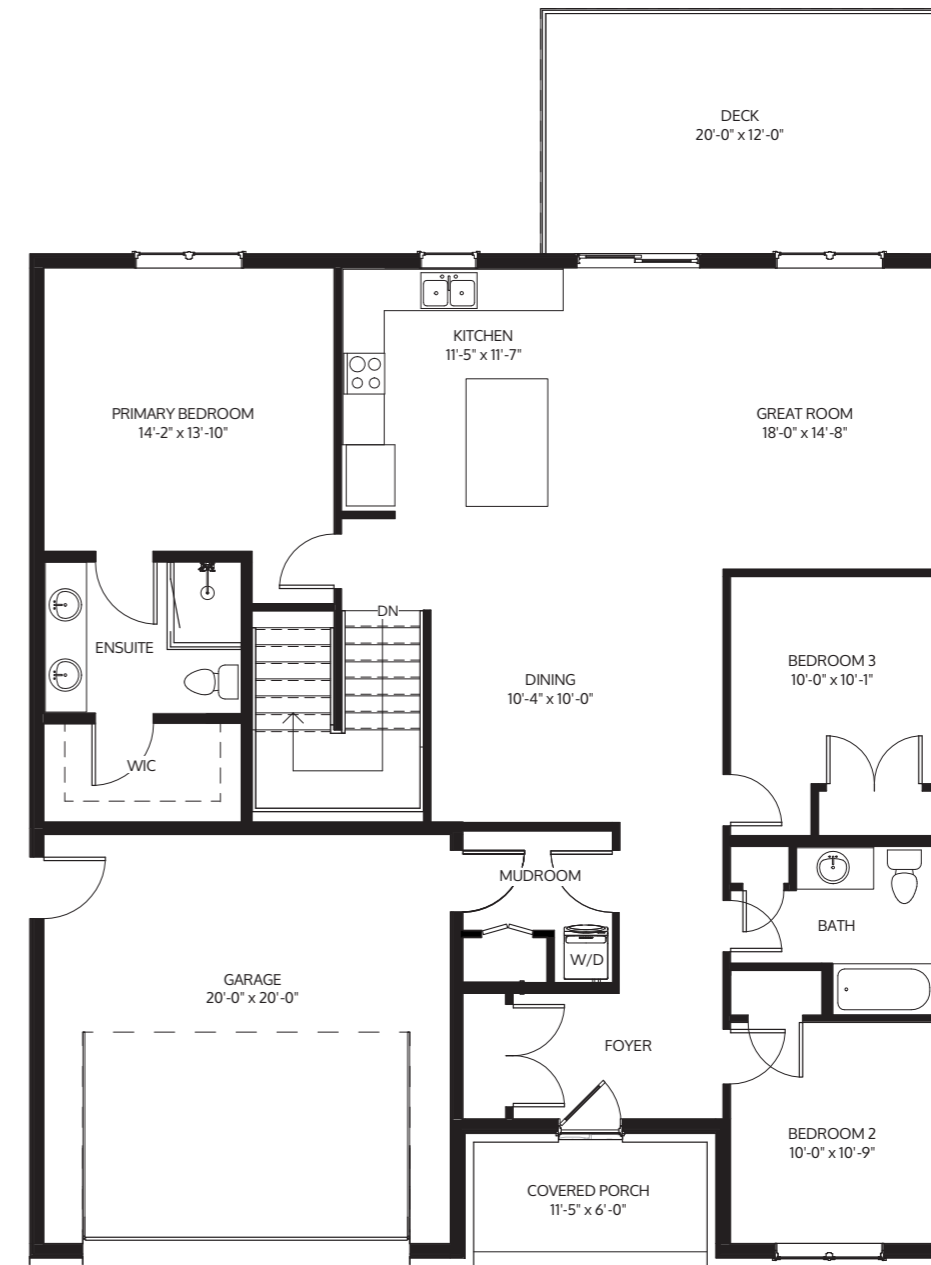

The Annette 1580

Concept Rendering

LOT 7
11 - CAT HOLLOW ROAD
3 BED | 2 BATH - 1580 SQ FT

CAT HOLLOW ROAD

BASEMENT PLAN

MAIN FLOOR