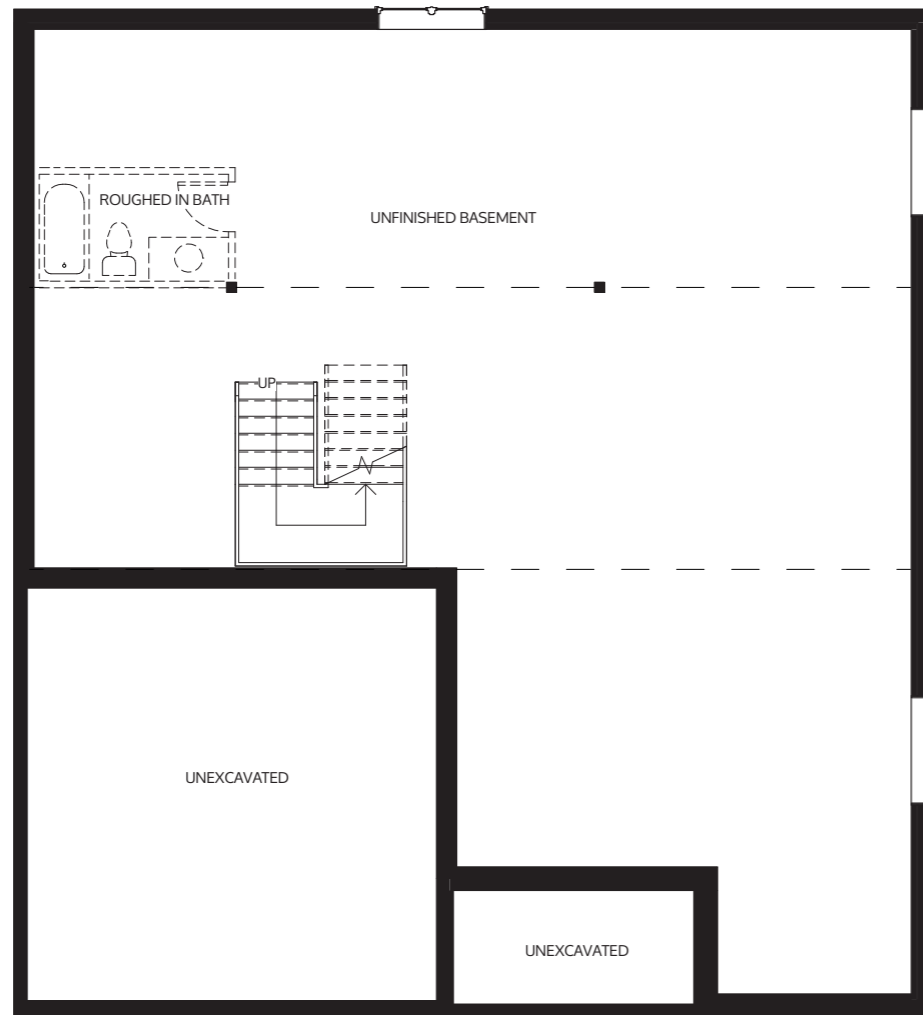

The Annette 1580

Concept Rendering

LOT 7
11 - CAT HOLLOW ROAD
3 BED | 2 BATH - 1580 SQ FT

CAT HOLLOW ROAD

BASEMENT PLAN

MAIN FLOOR