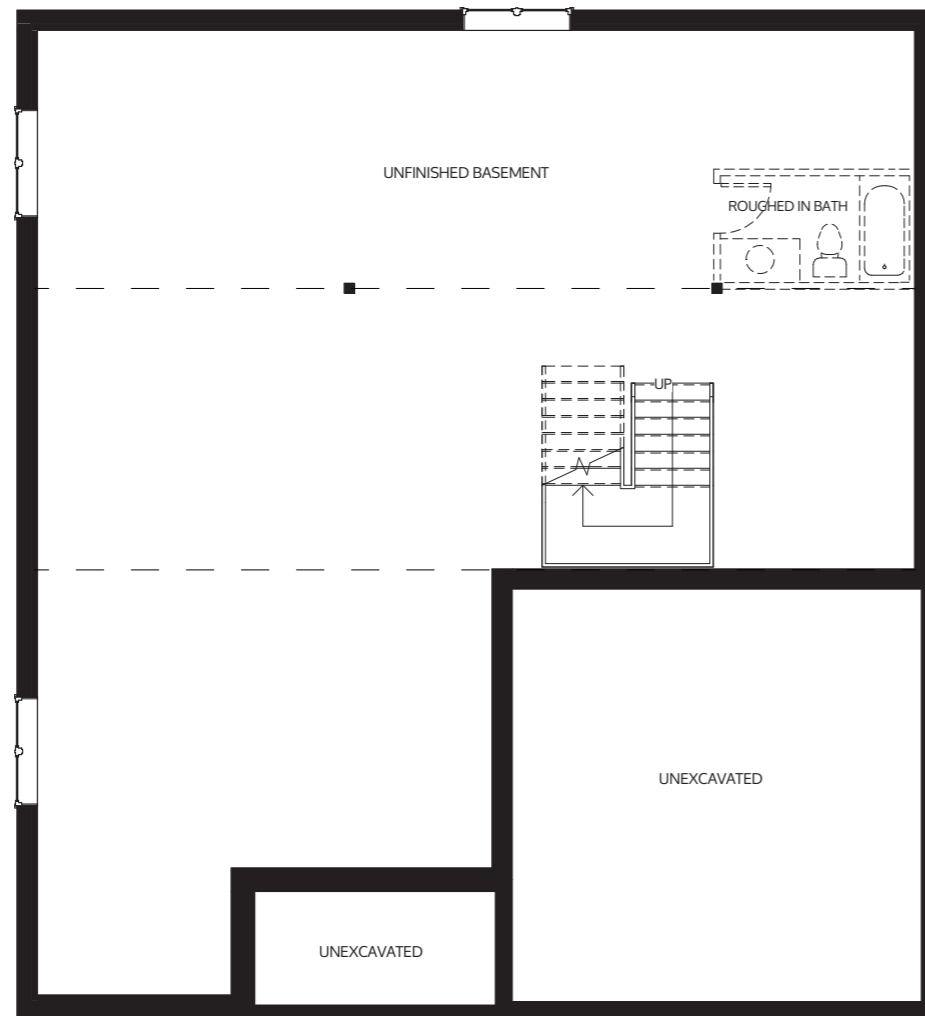

The Evelyn 1580

Concept Rendering

LOT 6
9 - CAT HOLLOW ROAD
3 BED | 2 BATH - 1580 SQ FT

CAT HOLLOW ROAD

BASEMENT PLAN

MAIN FLOOR