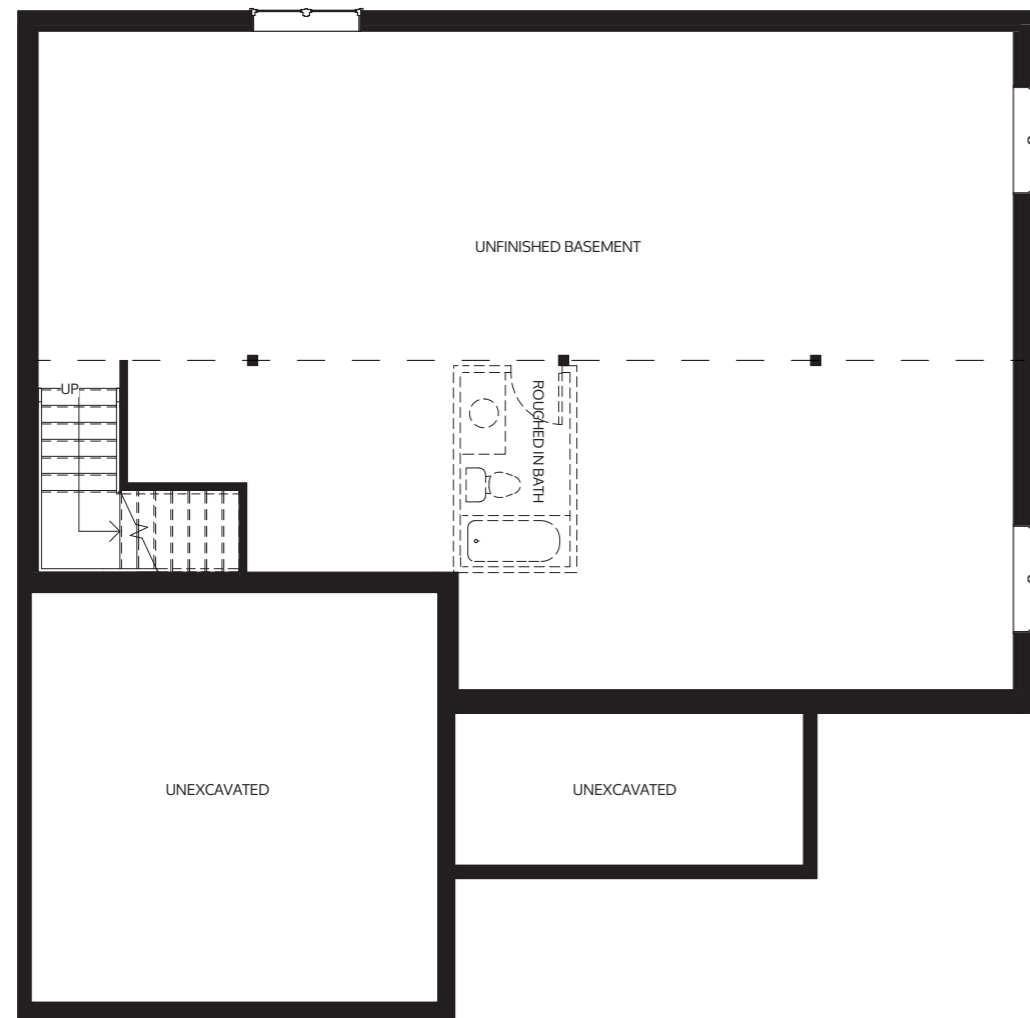

The Francis 1470

Concept Rendering

LOT 5
7 - CAT HOLLOW ROAD
3 BED | 2 BATH - 1470 SQ FT

CAT HOLLOW ROAD

BASEMENT PLAN

MAIN FLOOR