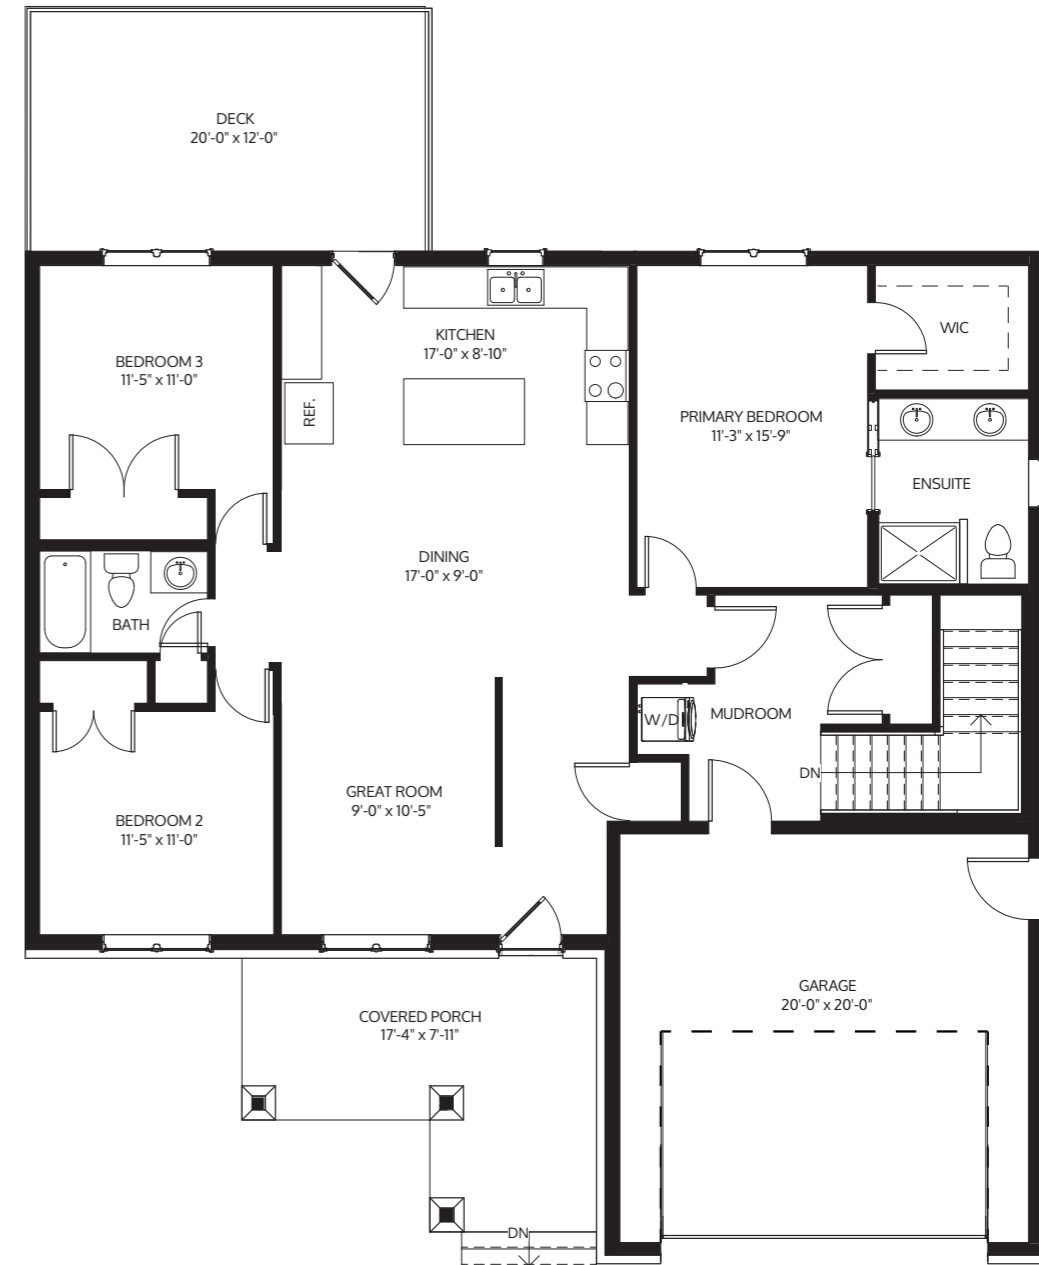

The Vera 1470

LOT 4
5 - CAT HOLLOW ROAD
3 BED | 2 BATH - 1470 SQ FT

CAT HOLLOW ROAD

BASEMENT PLAN

MAIN FLOOR