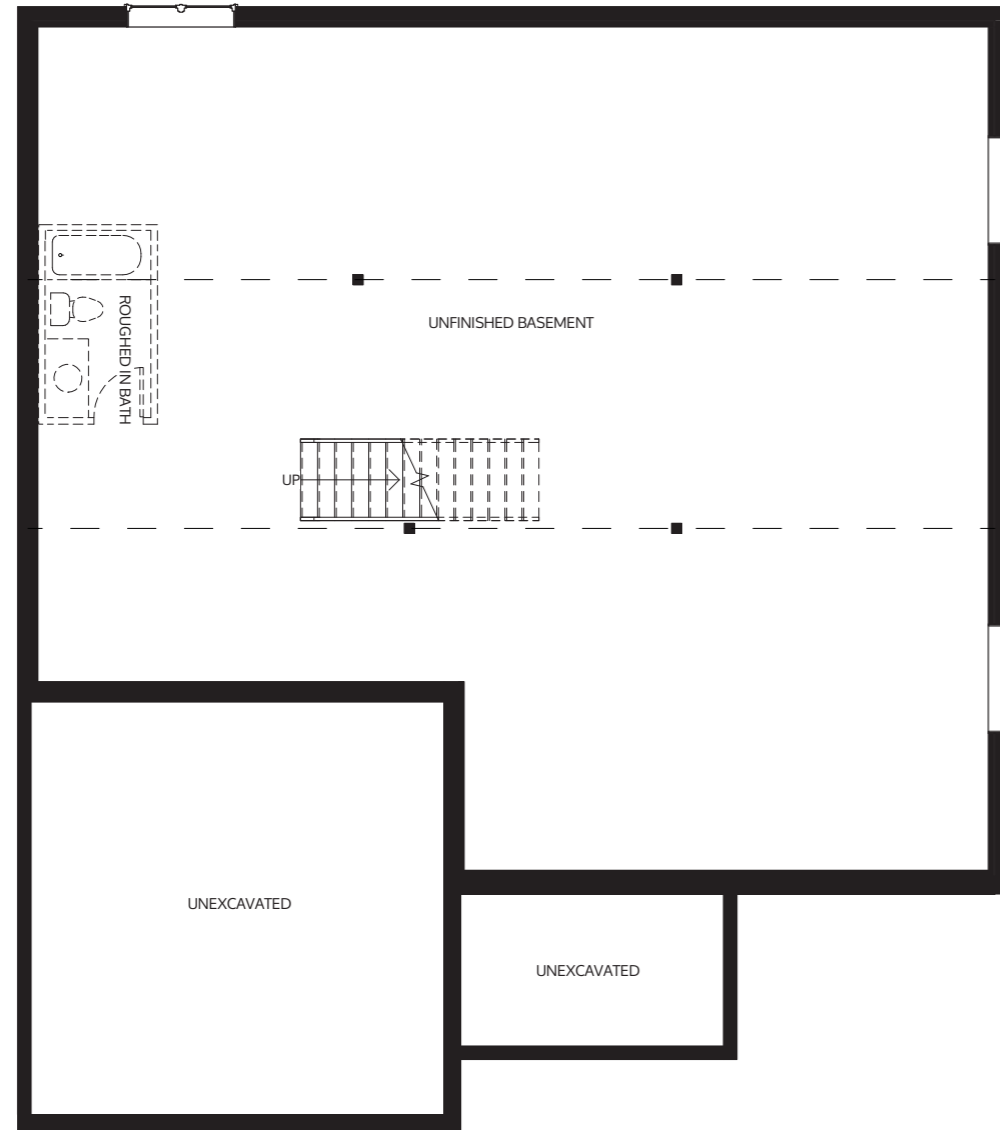

# The Mable 1802

LOT 2  
1 - CAT HOLLOW ROAD  
3 BED | 2 BATH - 1802 SQ FT

CAT HOLLOW ROAD

CAT HOLLOW ROAD

2

LOT 2  
1 - CAT HOLLOW ROAD  
3 BED | 2 BATH - 1802 SQ FT

BASEMENT PLAN

MAIN FLOOR