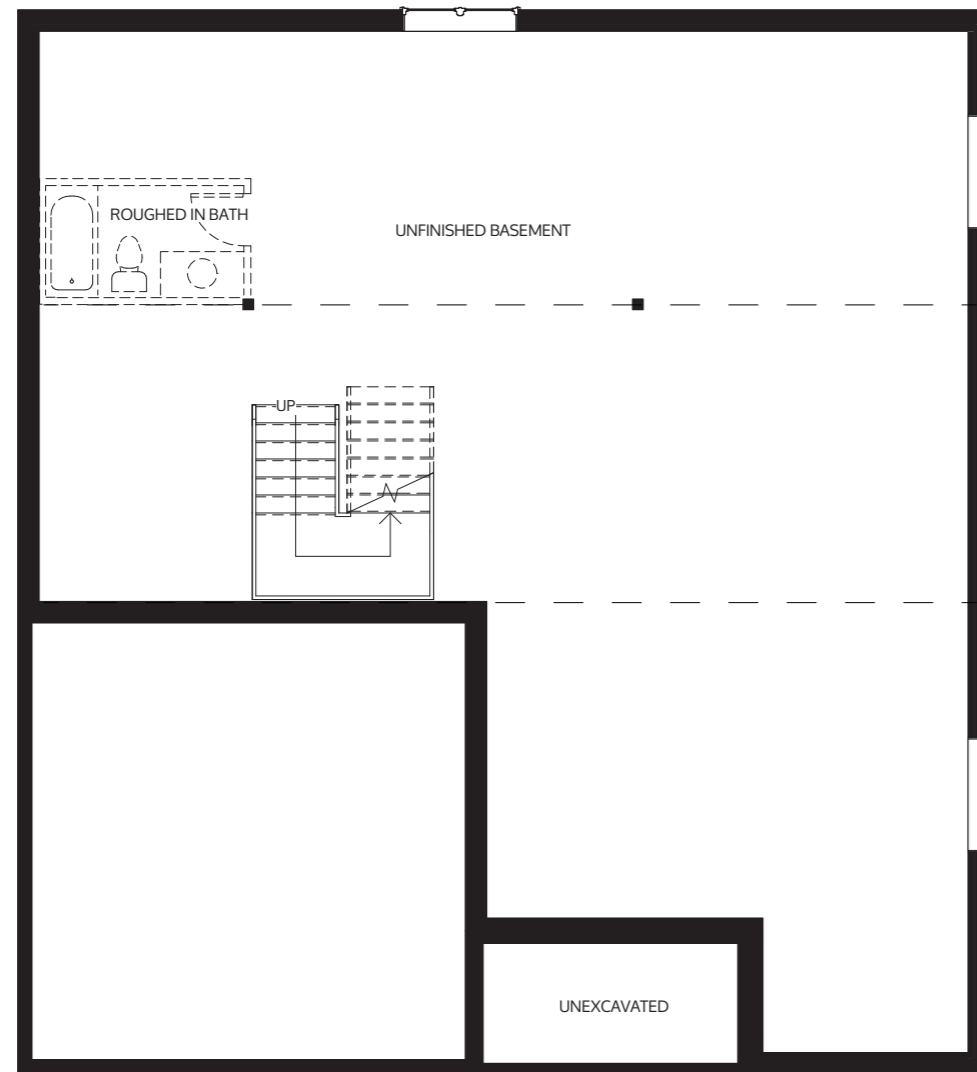

The Lillian 1555

Concept Rendering

LOT 1
68 - VICTORIA STREET
3 BED | 2 BATH - 1555 SQ FT

CAT HOLLOW ROAD

BASEMENT PLAN

MAIN FLOOR